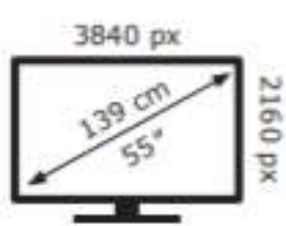

# ENERG

LG Electronics

OLED55G66LS

**64** kWh/1000h

ABCDEF**G**  
**HDR**  
**182** kWh/1000h

2019/01/13