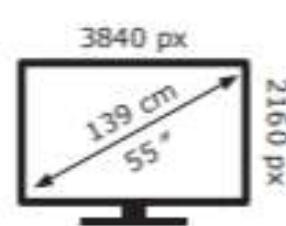

# ENERG

LG Electronics

OLED55G66LS

**64** kWh/1000h

ABCDEF**G**  
**HDR**  
**182** kWh/1000h

2019/01/13